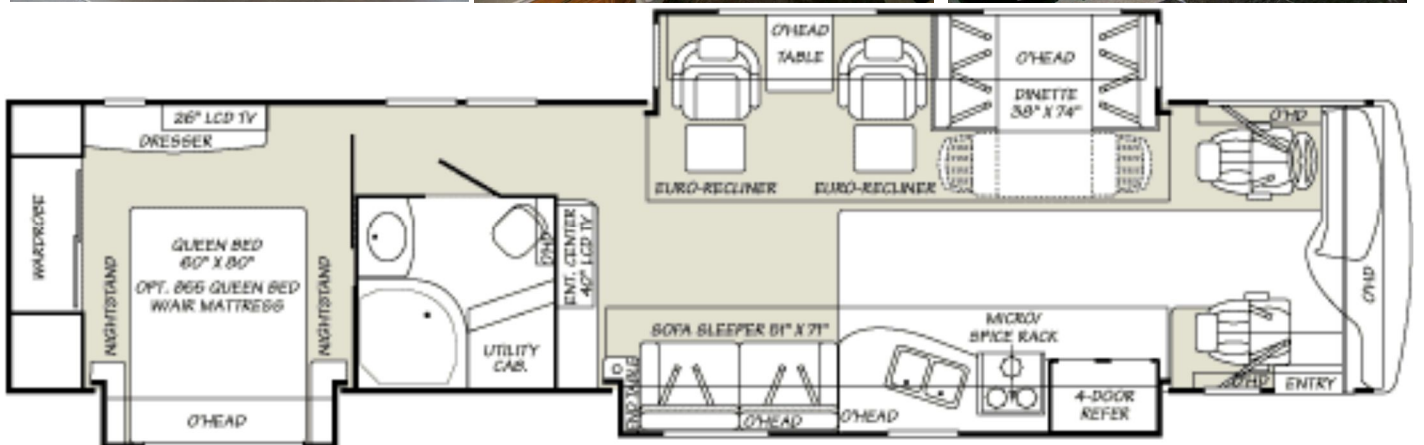

Trackside Coaches – Craig Etheridge – 336-687-1600

**Fleetwood Revolution** – 40' overall – two front slide outs – one rear slide out – half bath up front– full bath in rear – bedroom in rear – two jackknife sofas up front - four seat dinette up front

**Fleetwood Discovery** – 40' overall – two front slide outs – one rear slide out – full bath in center – bedroom in rear – one pull out sofa up front - two reclining chairs up front - four seat dinette up front